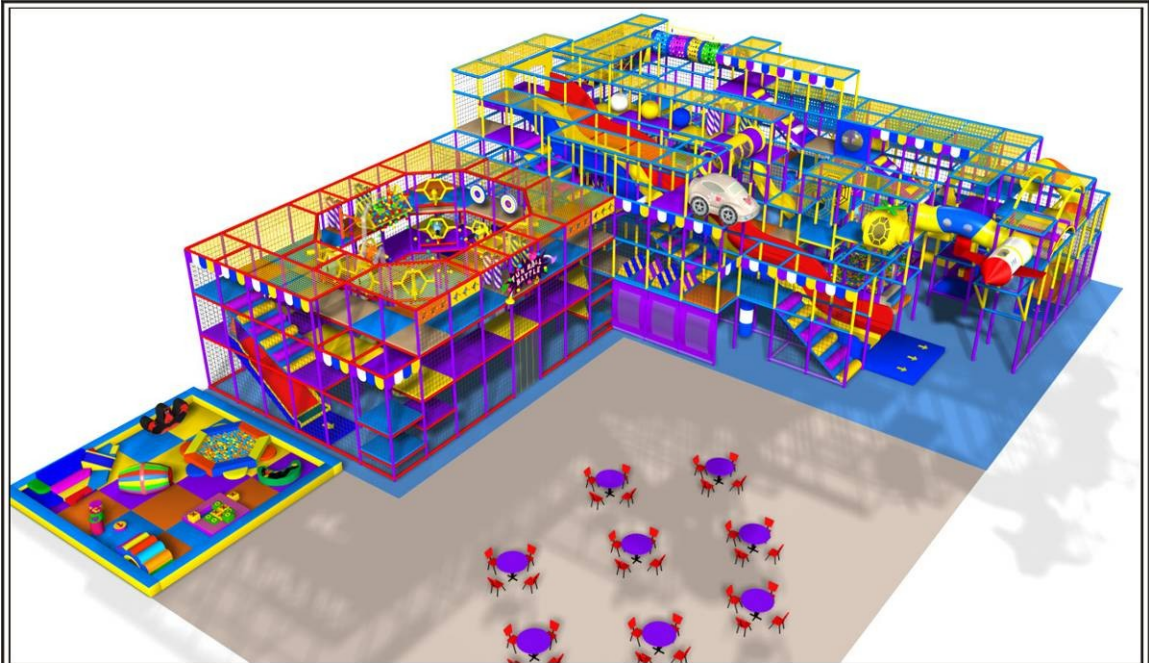

MULTI SENSOR STRUCTURE with DROP SLIDE £155k+ VAT

3 TIER BALL CANNON ZONE AND 5 TIER ASTRA SLIDE £155k+ VAT

Dimensions:
1. Main Play Area: 18.3x12.2x6.2m
[First level: 1.8m Second level: 1.35m
Third level: 1.35m
Fourth level: 1.35m and 1.7m]
2. Fun Ball Battle: 9.76x7.32x4.5m
[First level: 1.8m Second level: 1.35m
Third level: 1.35m]
3. Toddler Area: 6x6m