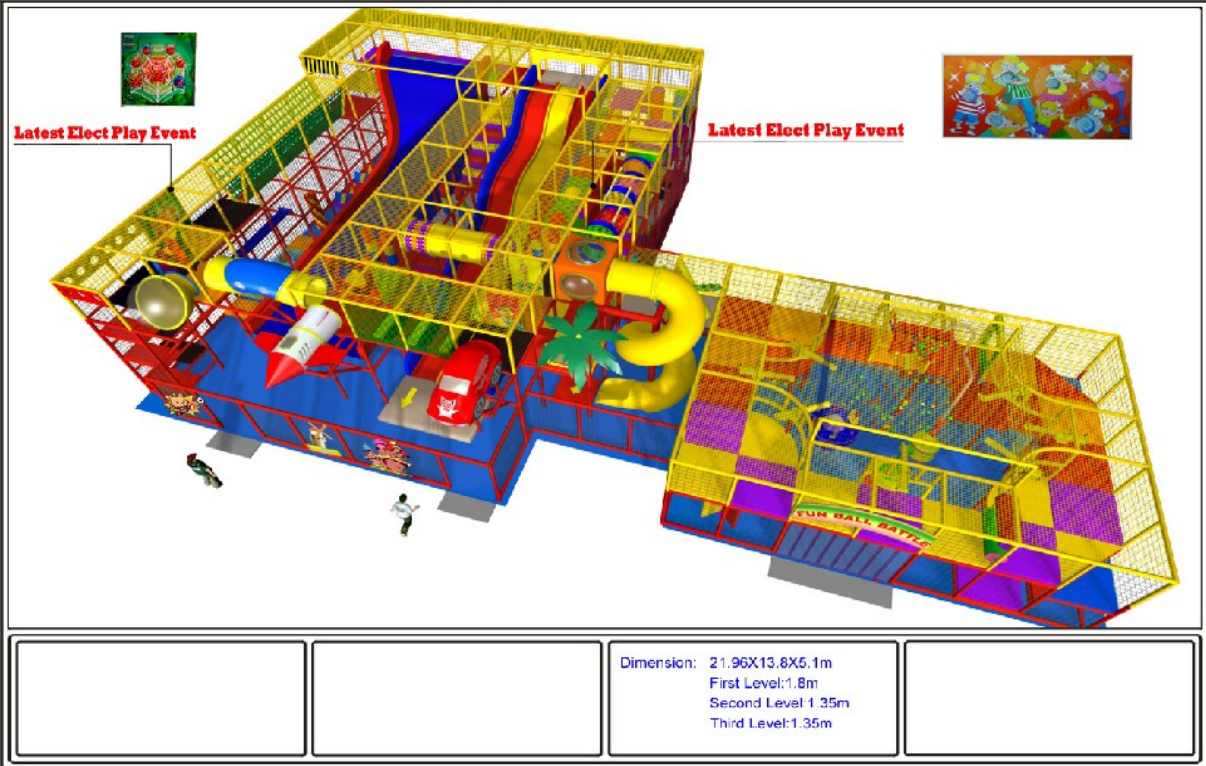

MULTI SENSOR STRUCTURE with DROP SLIDE £155k+ VAT

3 TIER BALL CANNON ZONE AND 5 TIER ASTRA SLIDE £155k+ VAT

Dimensions:
1. Main Play Area: 18.3x12.2x6.2m
[First level: 1.8m Second level: 1.35m
Third level: 1.35m
Fourth level: 1.35m and 1.7m]
2. Fun Ball Battle: 9.76x7.32x4.5m
[First level: 1.8m Second level: 1.35m
Third level: 1.35m]
3. Toddler Area: 6x6m